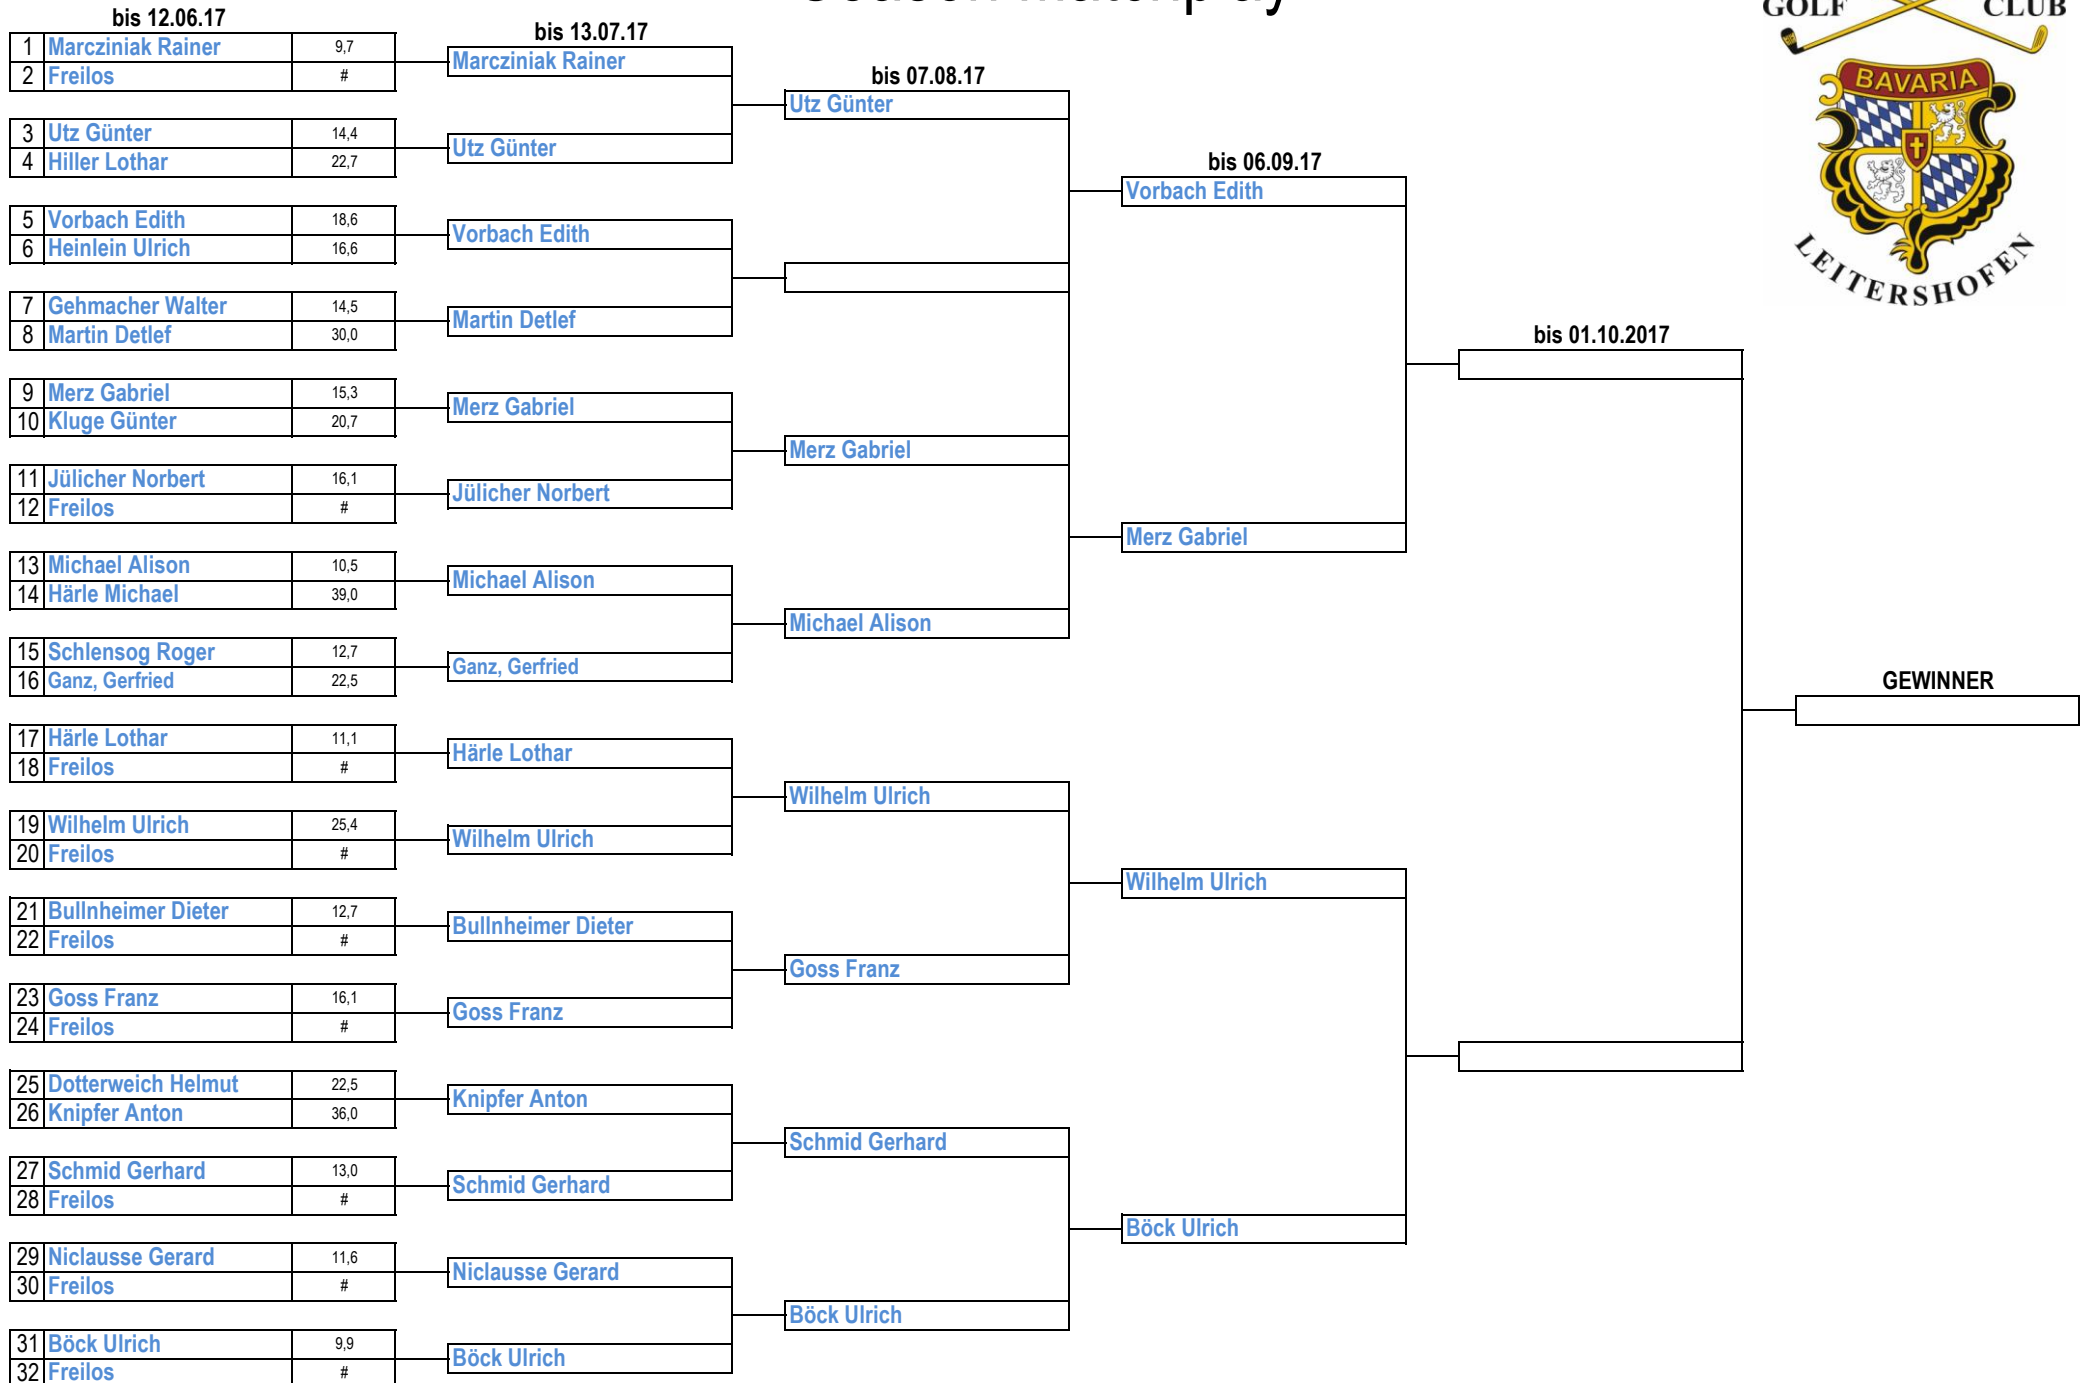

Season Matchplay

GEWINNER